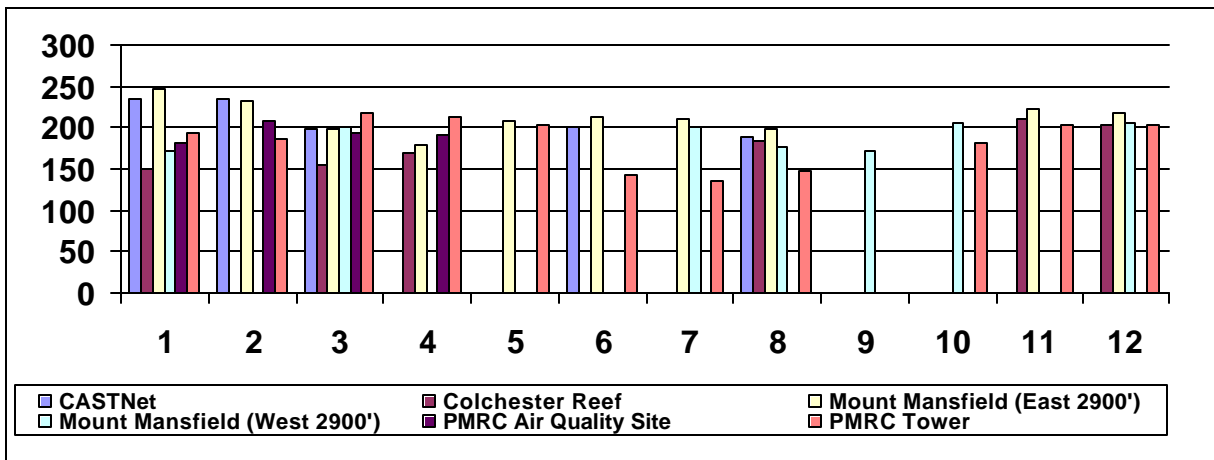

Meteorological Variables Summarized By Month - All Sites Combined

Mean Air Temperature (degrees C)

Mean Relative Humidity (%)

Total Precipitation (mm)

Meteorological Variables Summarized By Month - All Sites Combined

Mean Horizontal Wind Speed (m/s)

Mean Resultant Wind Speed (m/s)

Mean Wind Direction (degrees)

Meteorological Variables Summarized By Month - All Sites Combined

Mean Barometric Pressure (mb)

Mean Pyranometer (watts/m2)

Mean Quantum

Meteorological Variables Summarized By Month - All Sites Combined

Mean Snow Depth (mm)

Mean Water Temperature (degrees C)

Total Daily Precipitation

CASTNet: January

CASTNet: February

CASTNet: March

Mount Mansfield (West 2900'): October

Total Daily Precipitation

Mount Mansfield Summit: January

Mount Mansfield Summit: February

Mount Mansfield Summit: March

Mount Mansfield Summit: April

Mount Mansfield Summit: May