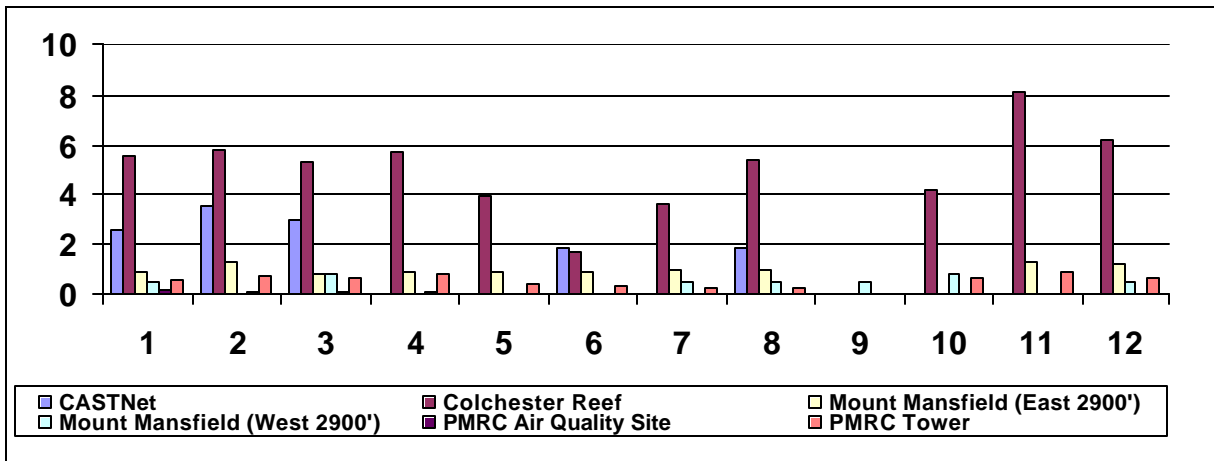

Meteorological Variables Summarized By Month - All Sites Combined

Mean Air Temperature (degrees C)

Mean Relative Humidity (%)

Total Precipitation (mm)

Meteorological Variables Summarized By Month - All Sites Combined

Mean Horizontal Wind Speed (m/s)

Mean Resultant Wind Speed (m/s)

Mean Wind Direction (degrees)

Meteorological Variables Summarized By Month - All Sites Combined

Mean Barometric Pressure (mb)

Mean Pyranometer (watts/m2)

Mean Quantum

Meteorological Variables Summarized By Month - All Sites Combined

Mean Snow Depth (mm)

Mean Water Temperature (degrees C)

Total Daily Precipitation

CASTNet: January

CASTNet: February

CASTNet: March