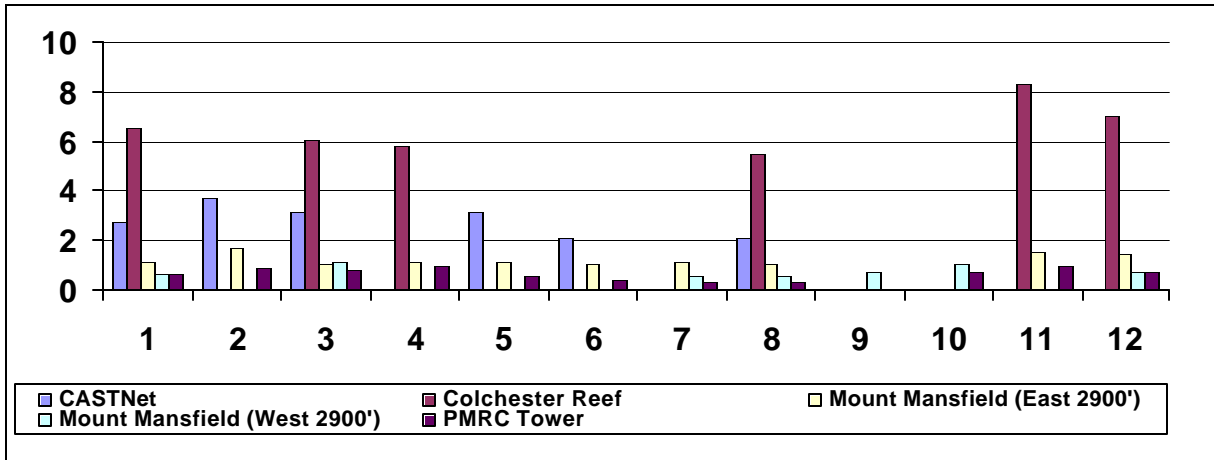

Meteorological Variables Summarized By Month - All Sites Combined

Mean Horizontal Wind Speed (m/s)