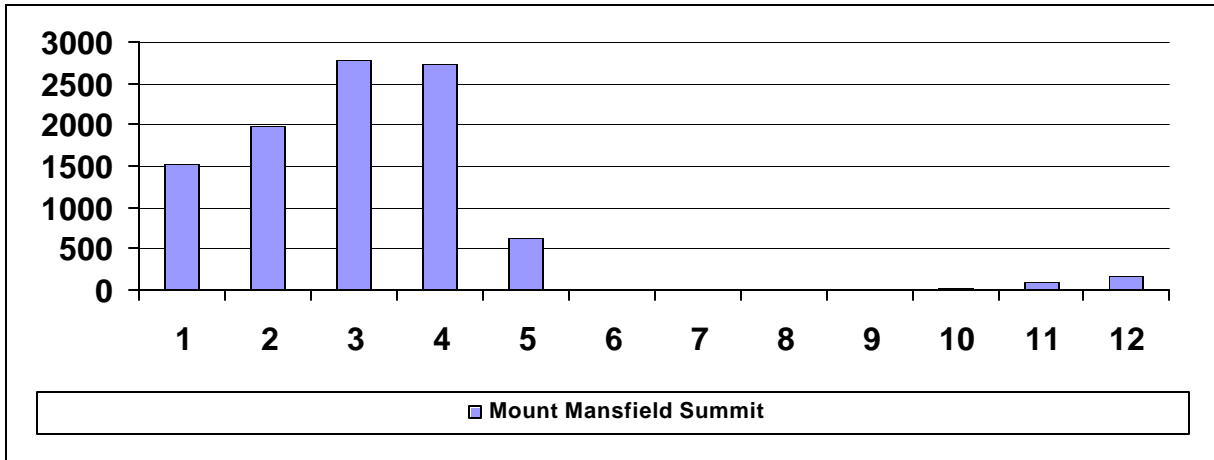

Meteorological Variables Summarized By Month - All Sites Combined

Mean Snow Depth (mm)