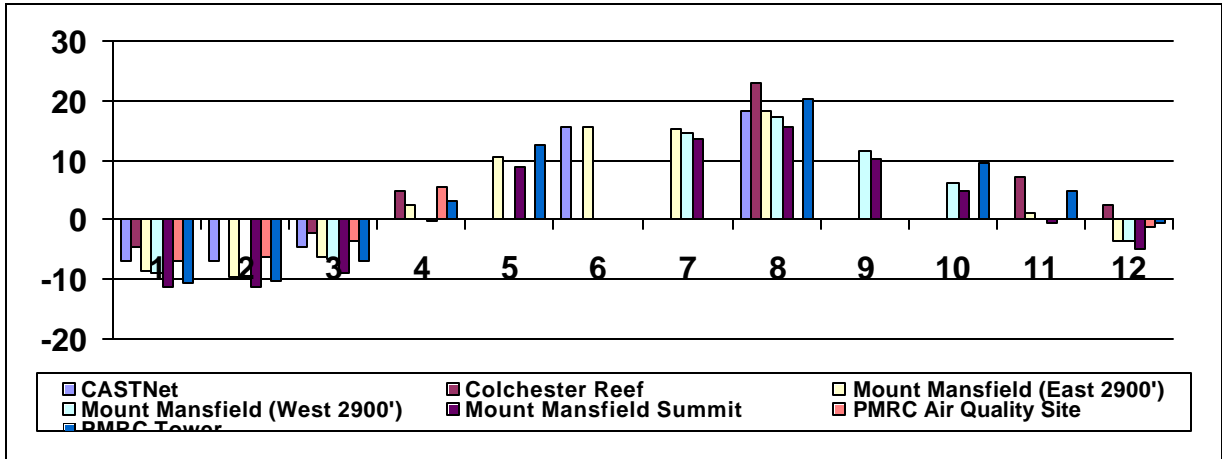

Meteorological Variables Summarized By Month - All Sites Combined

Mean Air Temperature (degrees C)

Mean Relative Humidity (%)

Total Precipitation (mm)

Meteorological Variables Summarized By Month - All Sites Combined

Mean Horizontal Wind Speed (m/s)

Mean Resultant Wind Speed (m/s)

Mean Wind Direction (degrees)

Meteorological Variables Summarized By Month - All Sites Combined

Mean Barometric Pressure (mb)

Mean Pyranometer (watts/m2)

Mount Mansfield Summit: December

Total Daily Precipitation

PMRC Air Quality Site: January

PMRC Air Quality Site: February

PMRC Air Quality Site: March

PMRC Air Quality Site: April

PMRC Air Quality Site: May