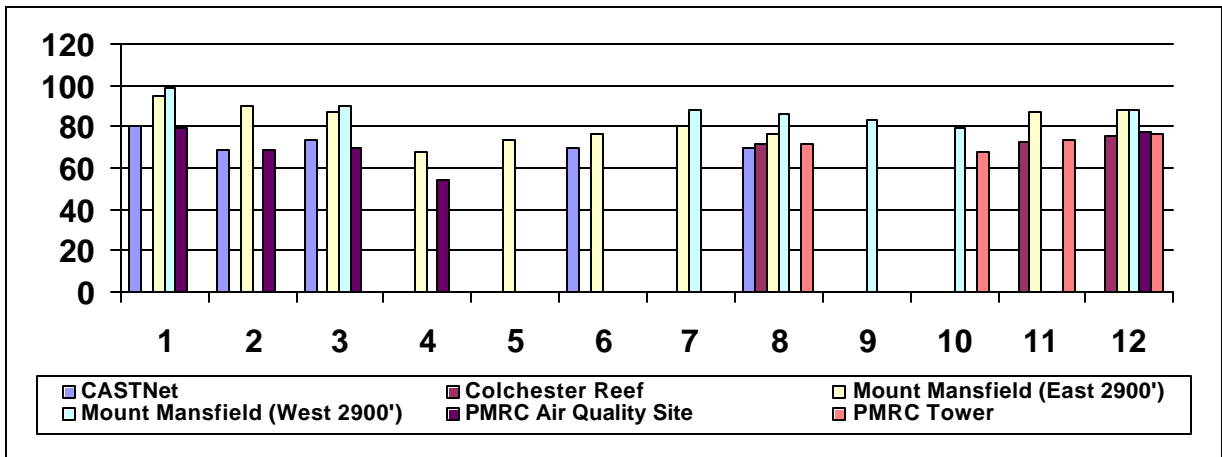

Meteorological Variables Summarized By Month - All Sites Combined

Mean Air Temperature (degrees C)

Mean Relative Humidity (%)

Total Precipitation (mm)

Meteorological Variables Summarized By Month - All Sites Combined

Mean Horizontal Wind Speed (m/s)

Mean Resultant Wind Speed (m/s)

Mean Wind Direction (degrees)

Meteorological Variables Summarized By Month - All Sites Combined

Mean Barometric Pressure (mb)

Mean Pyranometer (watts/m2)