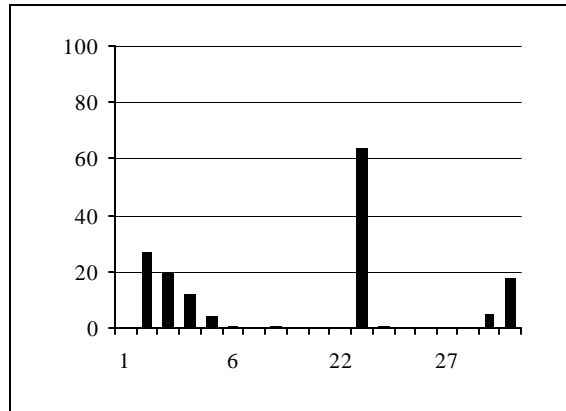

CASTNet: November

CASTNet: December

Total Daily Precipitation

Mount Mansfield (West 2900'): May

Mount Mansfield (West 2900'): June

Mount Mansfield (West 2900'): July

Mount Mansfield (West 2900'): August

Mount Mansfield (West 2900'): September

Mount Mansfield (West 2900'): October

Total Daily Precipitation

Mount Mansfield Summit: January

Mount Mansfield Summit: February

Mount Mansfield Summit: March

Mount Mansfield Summit: April

Mount Mansfield Summit: May