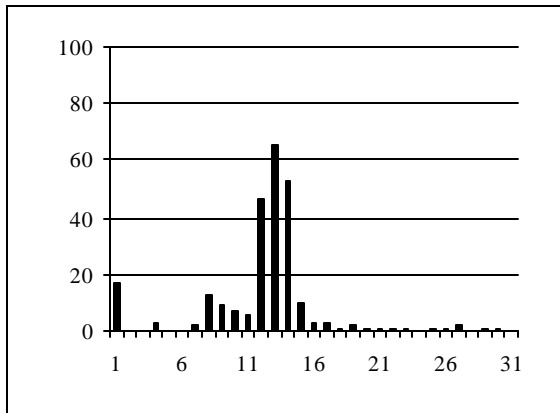

CASTNet: November

CASTNet: December

Total Daily Precipitation

Mount Mansfield (West 2900'): May

Mount Mansfield (West 2900'): June

Mount Mansfield (West 2900'): July

Mount Mansfield (West 2900'): August

Mount Mansfield (West 2900'): September

Mount Mansfield (West 2900'): October

Total Daily Precipitation

Mount Mansfield Summit: January

Mount Mansfield Summit: February

Mount Mansfield Summit: March

Mount Mansfield Summit: April

Mount Mansfield Summit: May