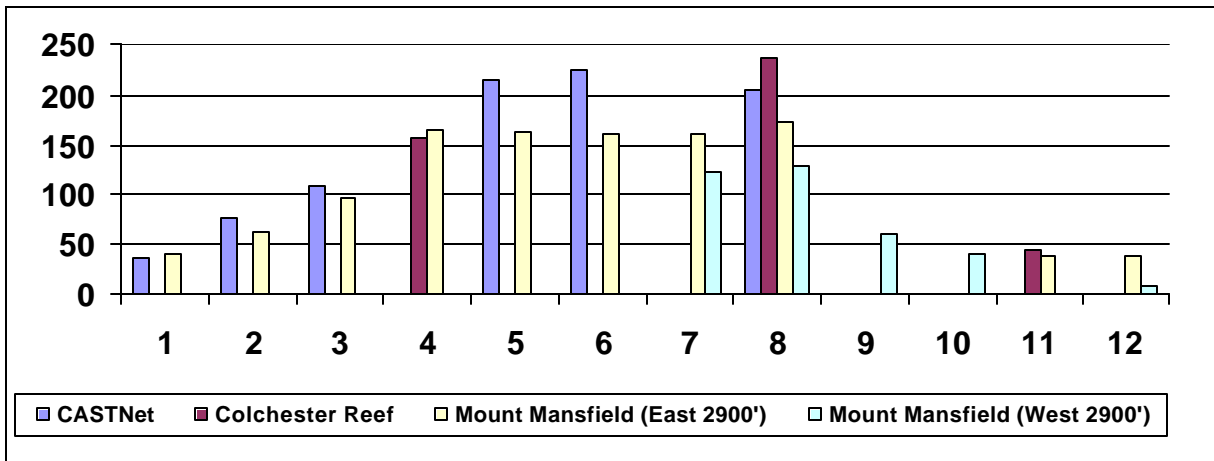

Mean Horizontal Wind Speed (m/s)

Mean Resultant Wind Speed (m/s)

Mean Wind Direction (degrees)

Meteorological Variables Summarized By Month - All Sites Combined

Mean Barometric Pressure (mb)

Mean Pyranometer (watts/m2)

Mean Quantum

Meteorological Variables Summarized By Month - All Sites Combined

Mean Snow Depth (mm)

Mean Water Temperature (degrees C)

Total Daily Precipitation

CASTNet: January

CASTNet: February

CASTNet: March

CASTNet: April

CASTNet: May

CASTNet: June

Total Daily Precipitation

CASTNet: July

CASTNet: August

CASTNet: September

CASTNet: October