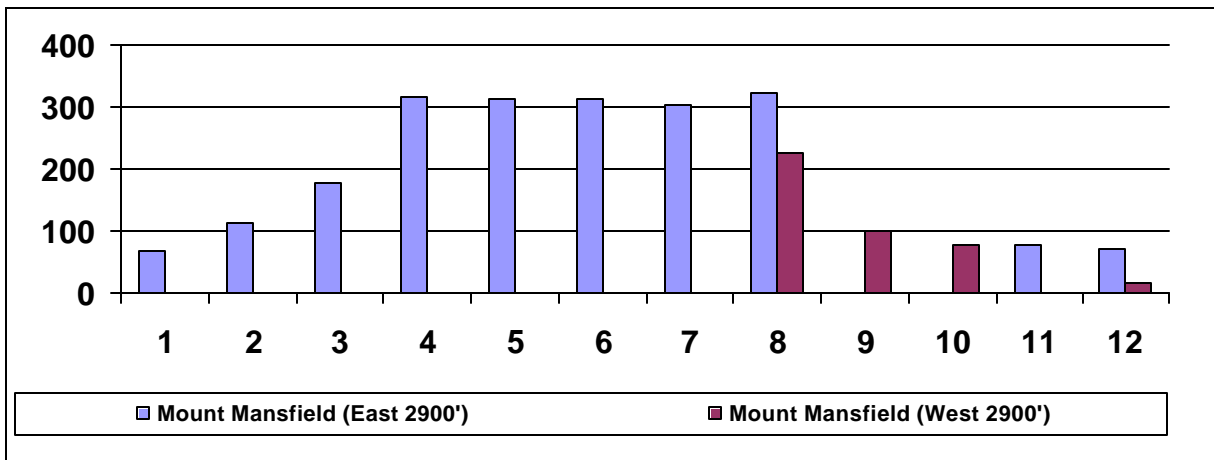

Mean Quantum