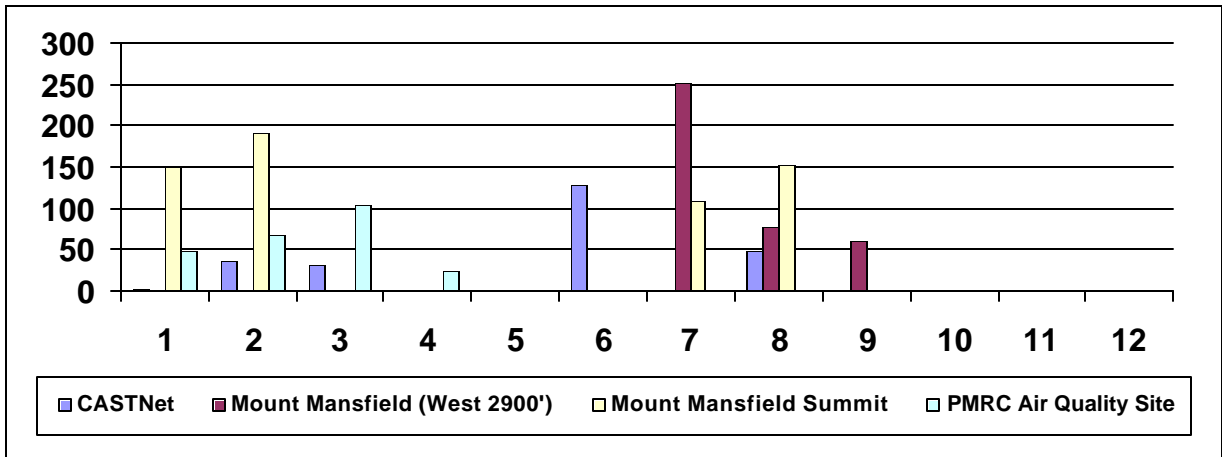

Meteorological Variables Summarized By Month - All Sites Combined

Mean Air Temperature (degrees C)

Mean Relative Humidity (%)

Total Precipitation (mm)

Meteorological Variables Summarized By Month - All Sites Combined

Mount Mansfield Summit: December

Total Daily Precipitation

PMRC Air Quality Site: January

PMRC Air Quality Site: February

PMRC Air Quality Site: March

PMRC Air Quality Site: April

PMRC Air Quality Site: May