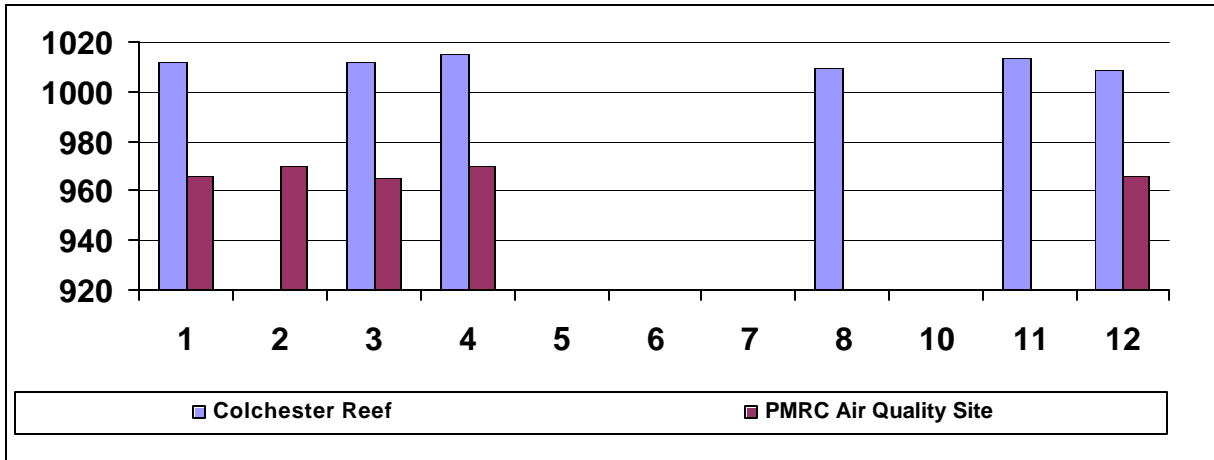

Mean Horizontal Wind Speed (m/s)

Mean Resultant Wind Speed (m/s)

Mean Wind Direction (degrees)

Meteorological Variables Summarized By Month - All Sites Combined

Mean Barometric Pressure (mb)

Mean Pyranometer (watts/m2)

Mean Quantum

Meteorological Variables Summarized By Month - All Sites Combined

Mean Snow Depth (mm)

Mean Water Temperature (degrees C)

Total Daily Precipitation

CASTNet: January

CASTNet: February

CASTNet: March