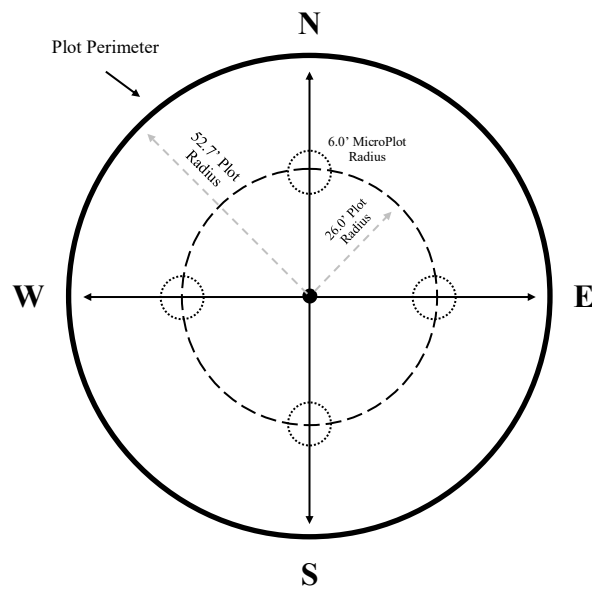

MA FHM Plot Layout

Notes:

- 52.7'/16.06296m Plot Radius
- 6'/1.8288m repro/micro plot radius
- Microplot is 26.0' away from PC