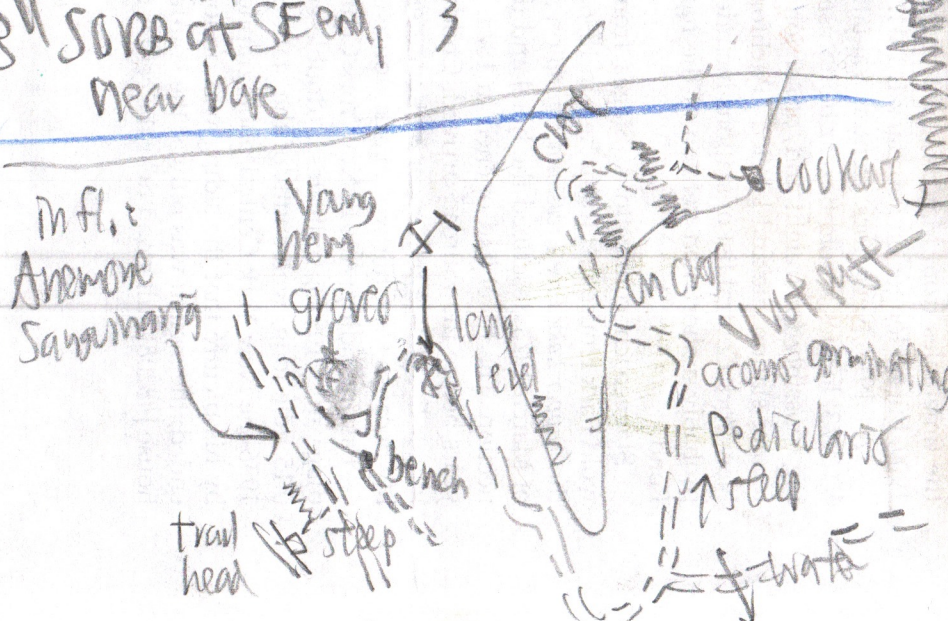

Lookout 60k to 30' down  
VACC ANO AMEL

Fraxino  
Dianthus  
Azalea RM, B, AP  
Cercocarpus

DBR  
5/1/16

Lookout at  
ca. 2300' on  
Pakatakan Mtn.

Pakatakan Mtn  
Below ledge Galthiera  
Rynchospora  
Abel M flower ledge  
Drosera, Cereus?  
MC, Polypodium  
Pteridium  
34 SORB at SE end,  
near base

yellowish down

Hummingbird

(1) Pakatakan Mtn  
5/1/16 after an  
attempt at ~~Delaware~~  
Platinum State Forest

2 PM in side rd SW  
2:50 lookout SW  
at 3:15

3:32 end hike  
4:10 lookout to 4:26  
at 5:14

Where is North  
over Boy #320?

This is area  
logged in 2000

Then Boyer  
Antimer

BC 7y spruce, 6 to 12'

Tree #52 ORK stump 90y 28u  
Tree #53 ORK stump 90y  
20' t

Some bay laurel  
Substrum

Tree #3 MO 70y by X  
20' t

RS Cluff &  
cut as

290-64

MA sub ash  
Cluff, Eep,  
DIA AL  
Dent  
CALO SMT

Several female