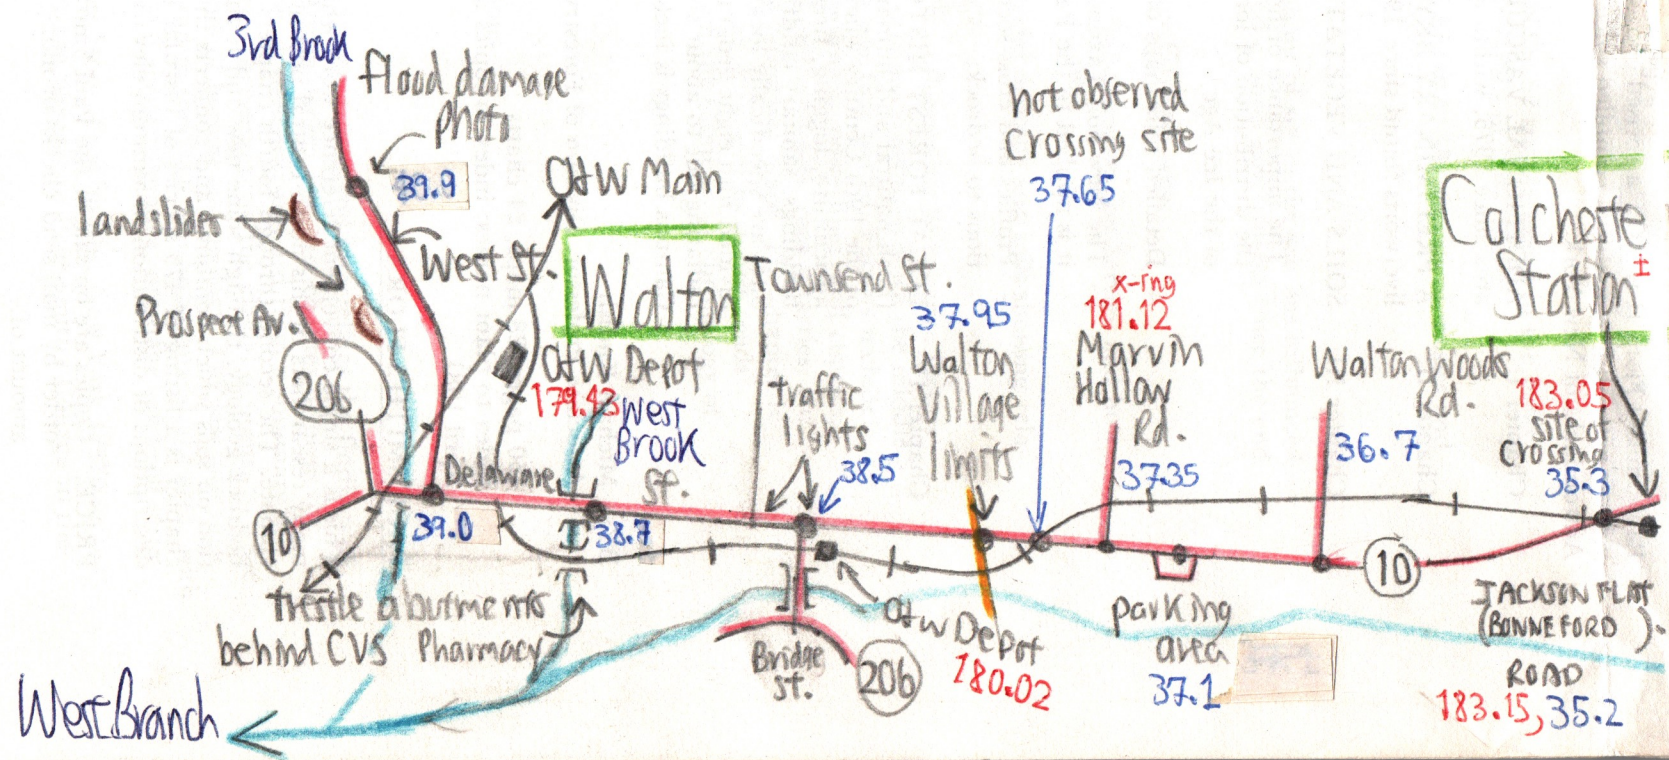

Whole excursion:
82.4 miles,
MP 38304 end

This map is filed also
in OtW Delhi Branch file
and Mileage from-2810 file.

4561

Not to scale
Approx-north

Distances to Walton
from 2810 9/30/06

and other sites along
the West Branch

Highway mileages from Mkr
odometer in blue
OtW RR mileages in red

4561

Colchester Station area

9/30/06

Original in ground
field notes

456-213