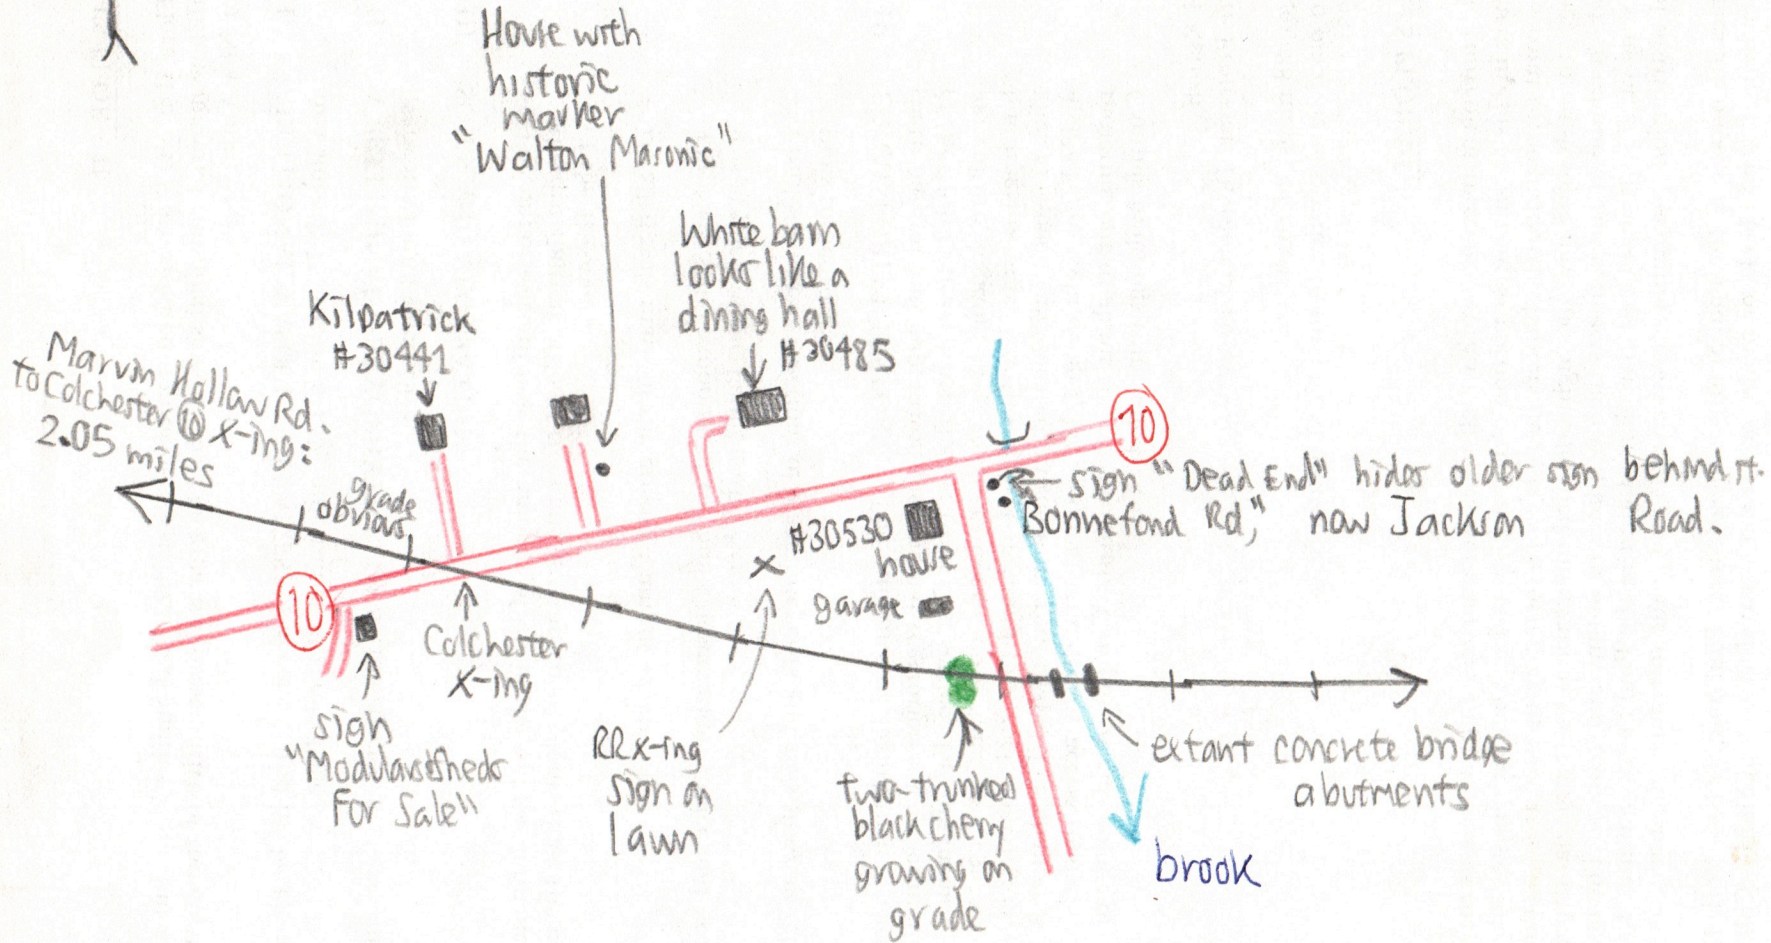

Whole excursion:
82.4 miles,
MP 38304 end

This map is filed also
in OtW Delhi Branch file
and Mileage from-2810 file.

4561

Not to scale
Approx-north

Distances to Walton
from 2810 9/30/06

and other sites along
the West Branch

Highway mileages from Mkr
odometer in blue
OtW RR mileages in red

4561

Colchester Station area

9/30/06

Original in ground
field notes

456-213