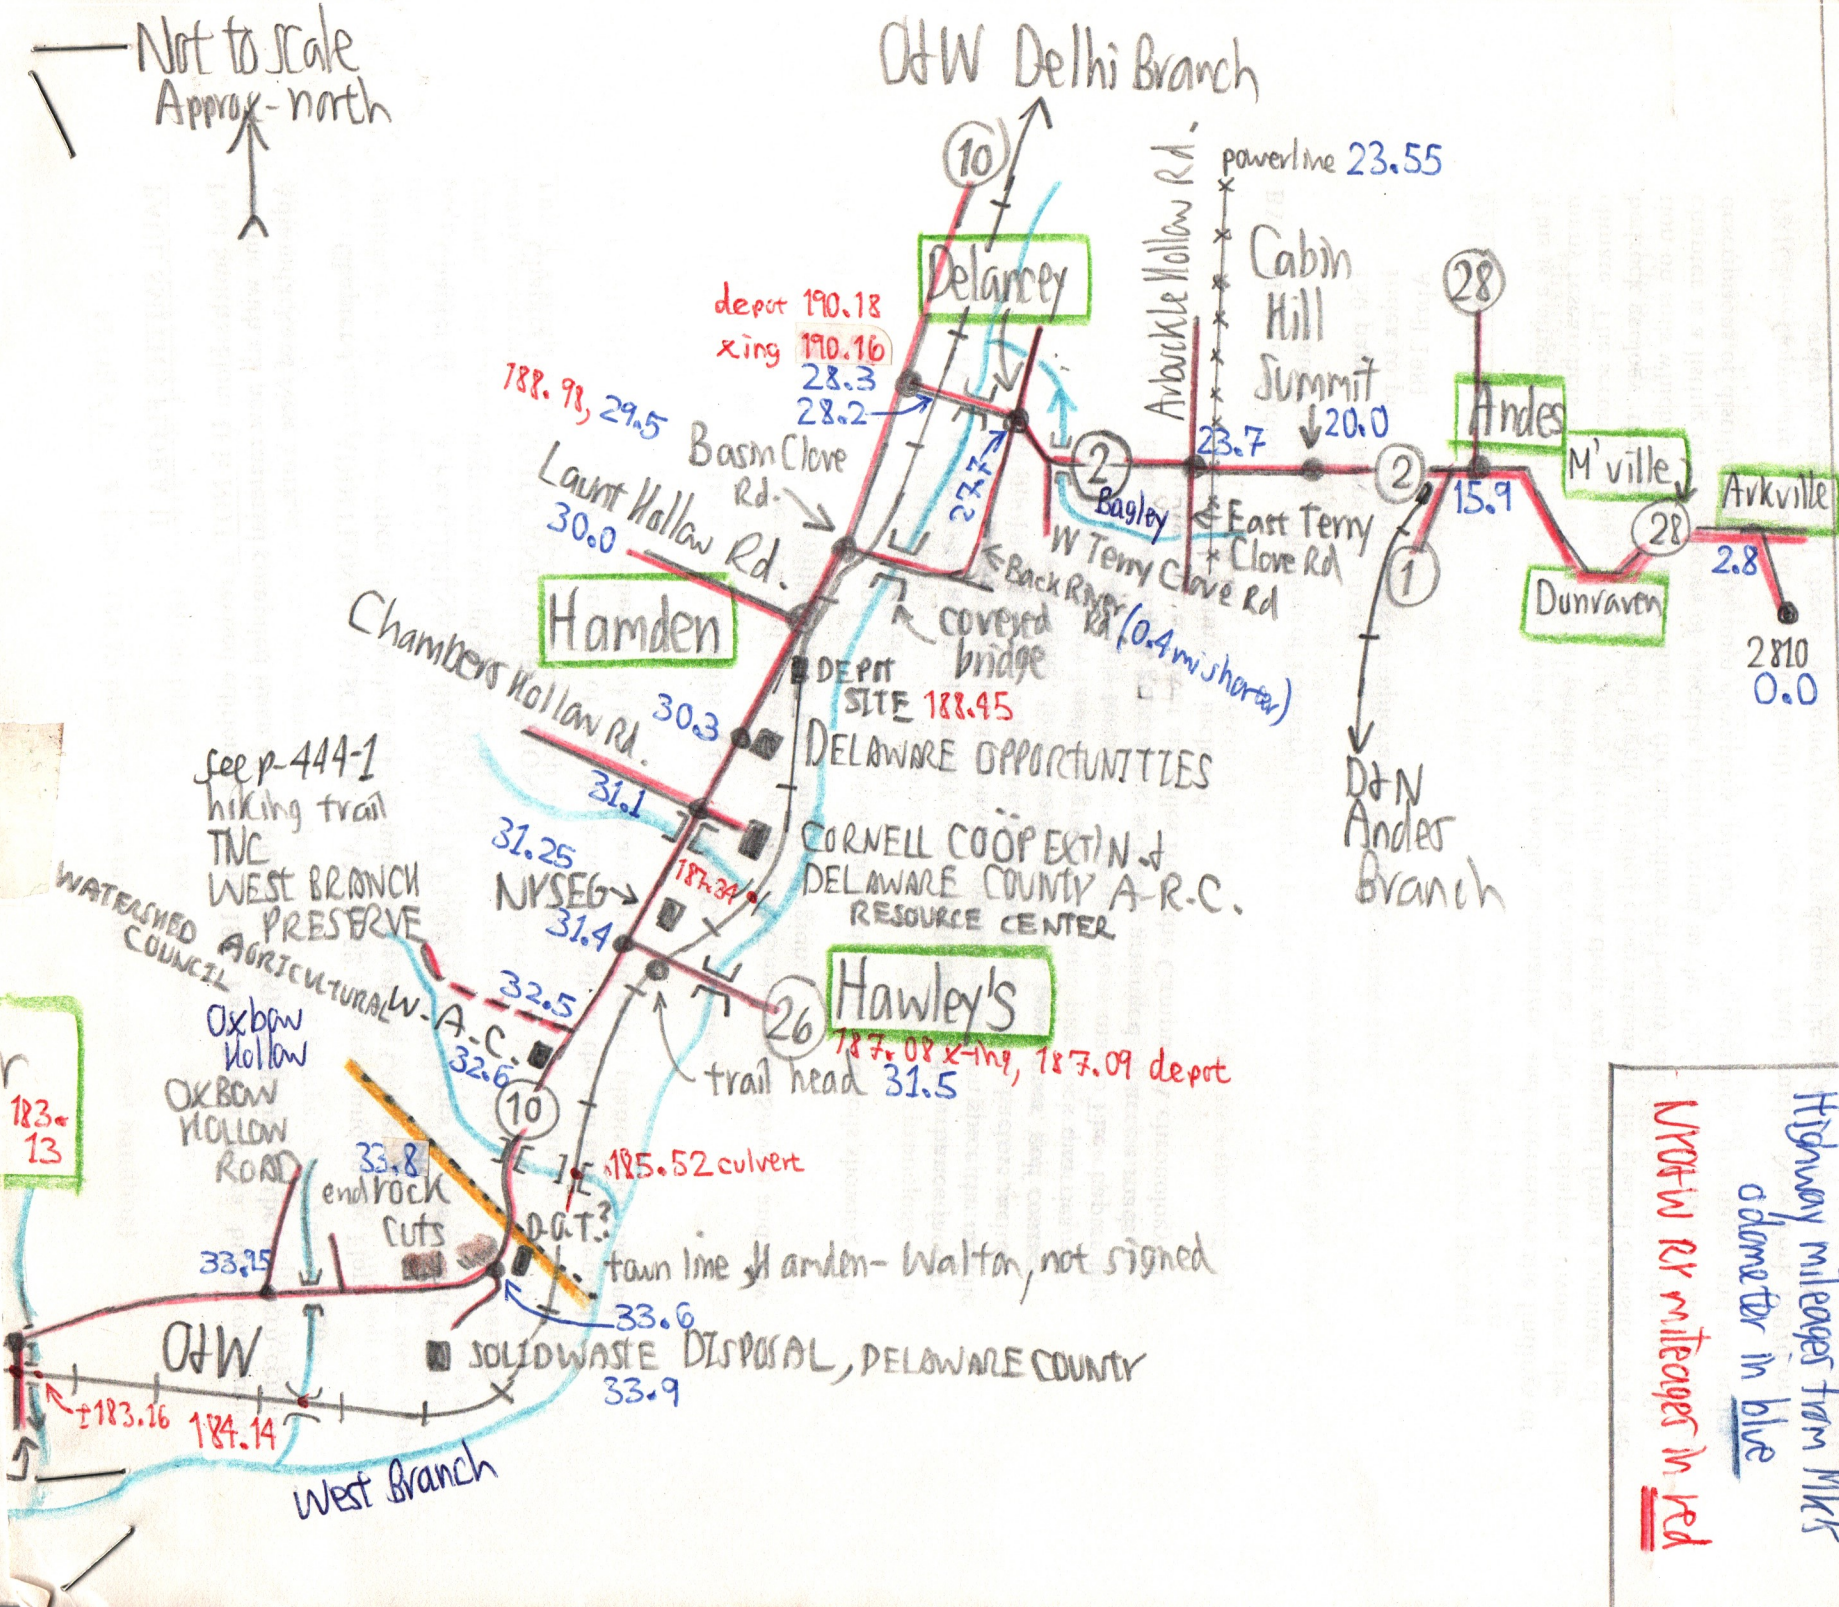

Whole excursion:
82.4 miles,
MP 38304 end

This map is filed also
in OtW Delhi Branch file
and Mileage from-2810 file.

4561

Not to scale
Approx-north

Distances to Walton
from 2810 9/30/06

and other sites along
the West Branch

Highway mileages from Mkr
odometer in blue
OtW RR mileages in red

4561

Colchester Station area

9/30/06

Original in ground
field notes

456-213