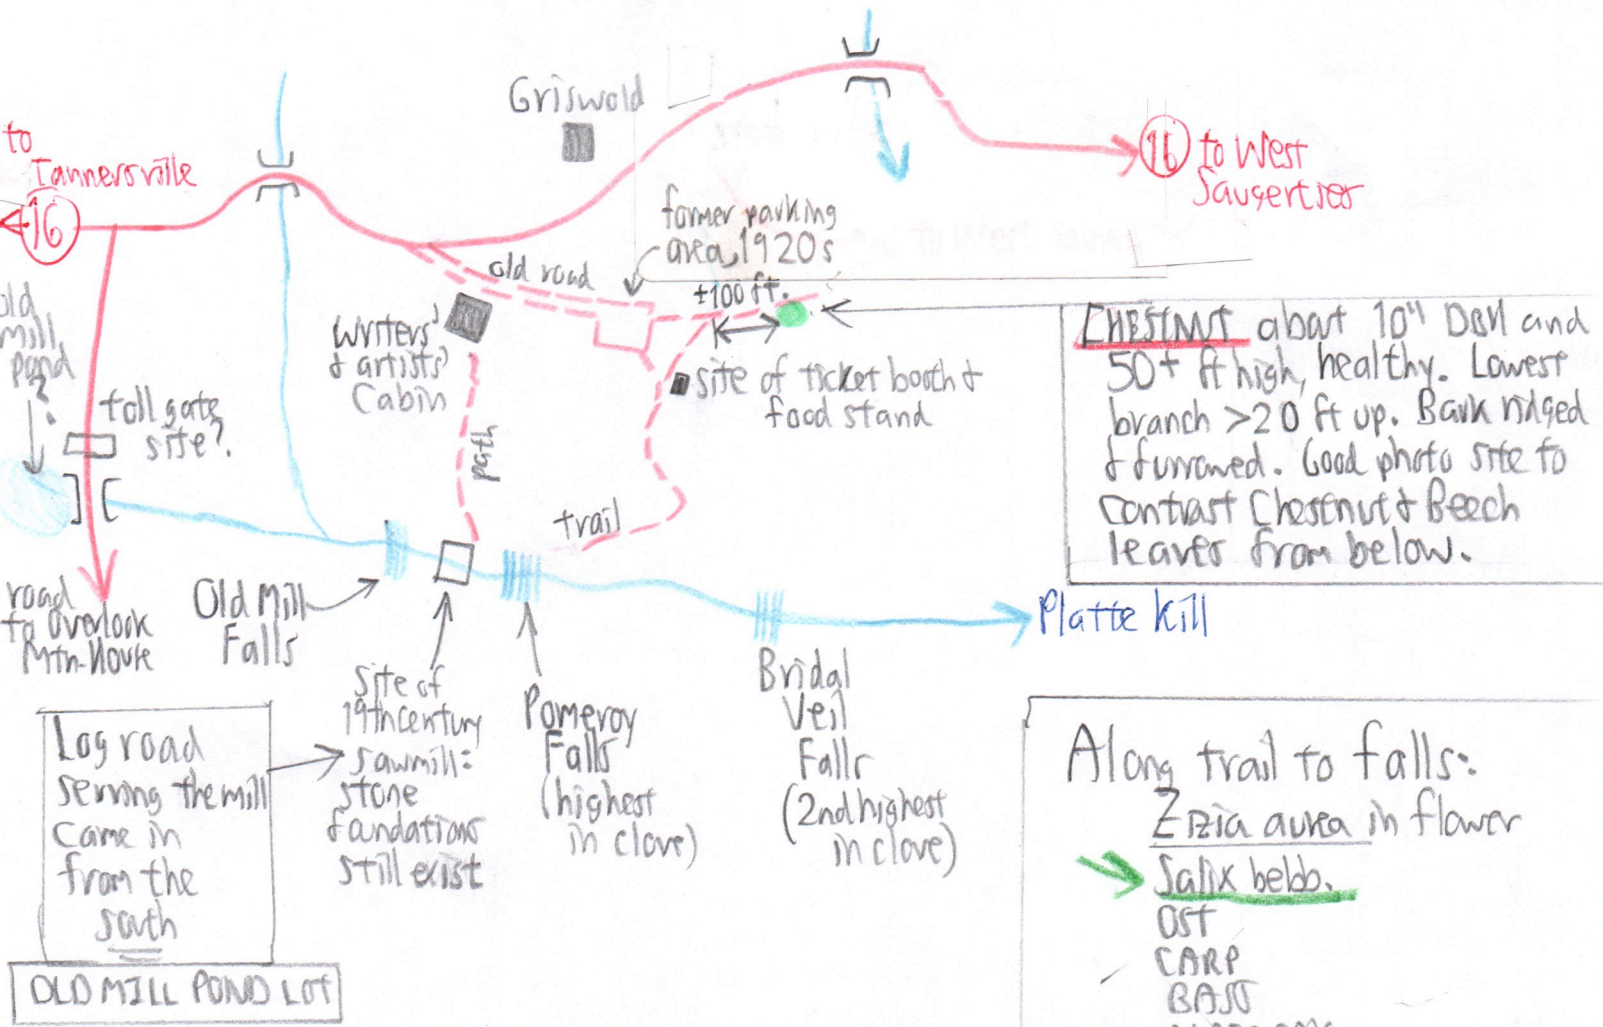

6/10/00

Platte Clove: CCD-Griswold Property

500-12

Tour following CCD annual meeting

Tour by Glenda Gustafson & Chris Olney

Jim Marton is caretaker & knows local history.

Artist & writer in residence is Vernon Benjamin, writing on Hudson Valley history.

Along trail to falls:

- Zizia aurea in flower
- Salix helbo.
- OST
- CARP
- BASS
- ~~N RED OAK~~
- ILEX MONT
- BB
- RM
- HAMAM
- BUTTERNUT

Balsam Poplar clone: