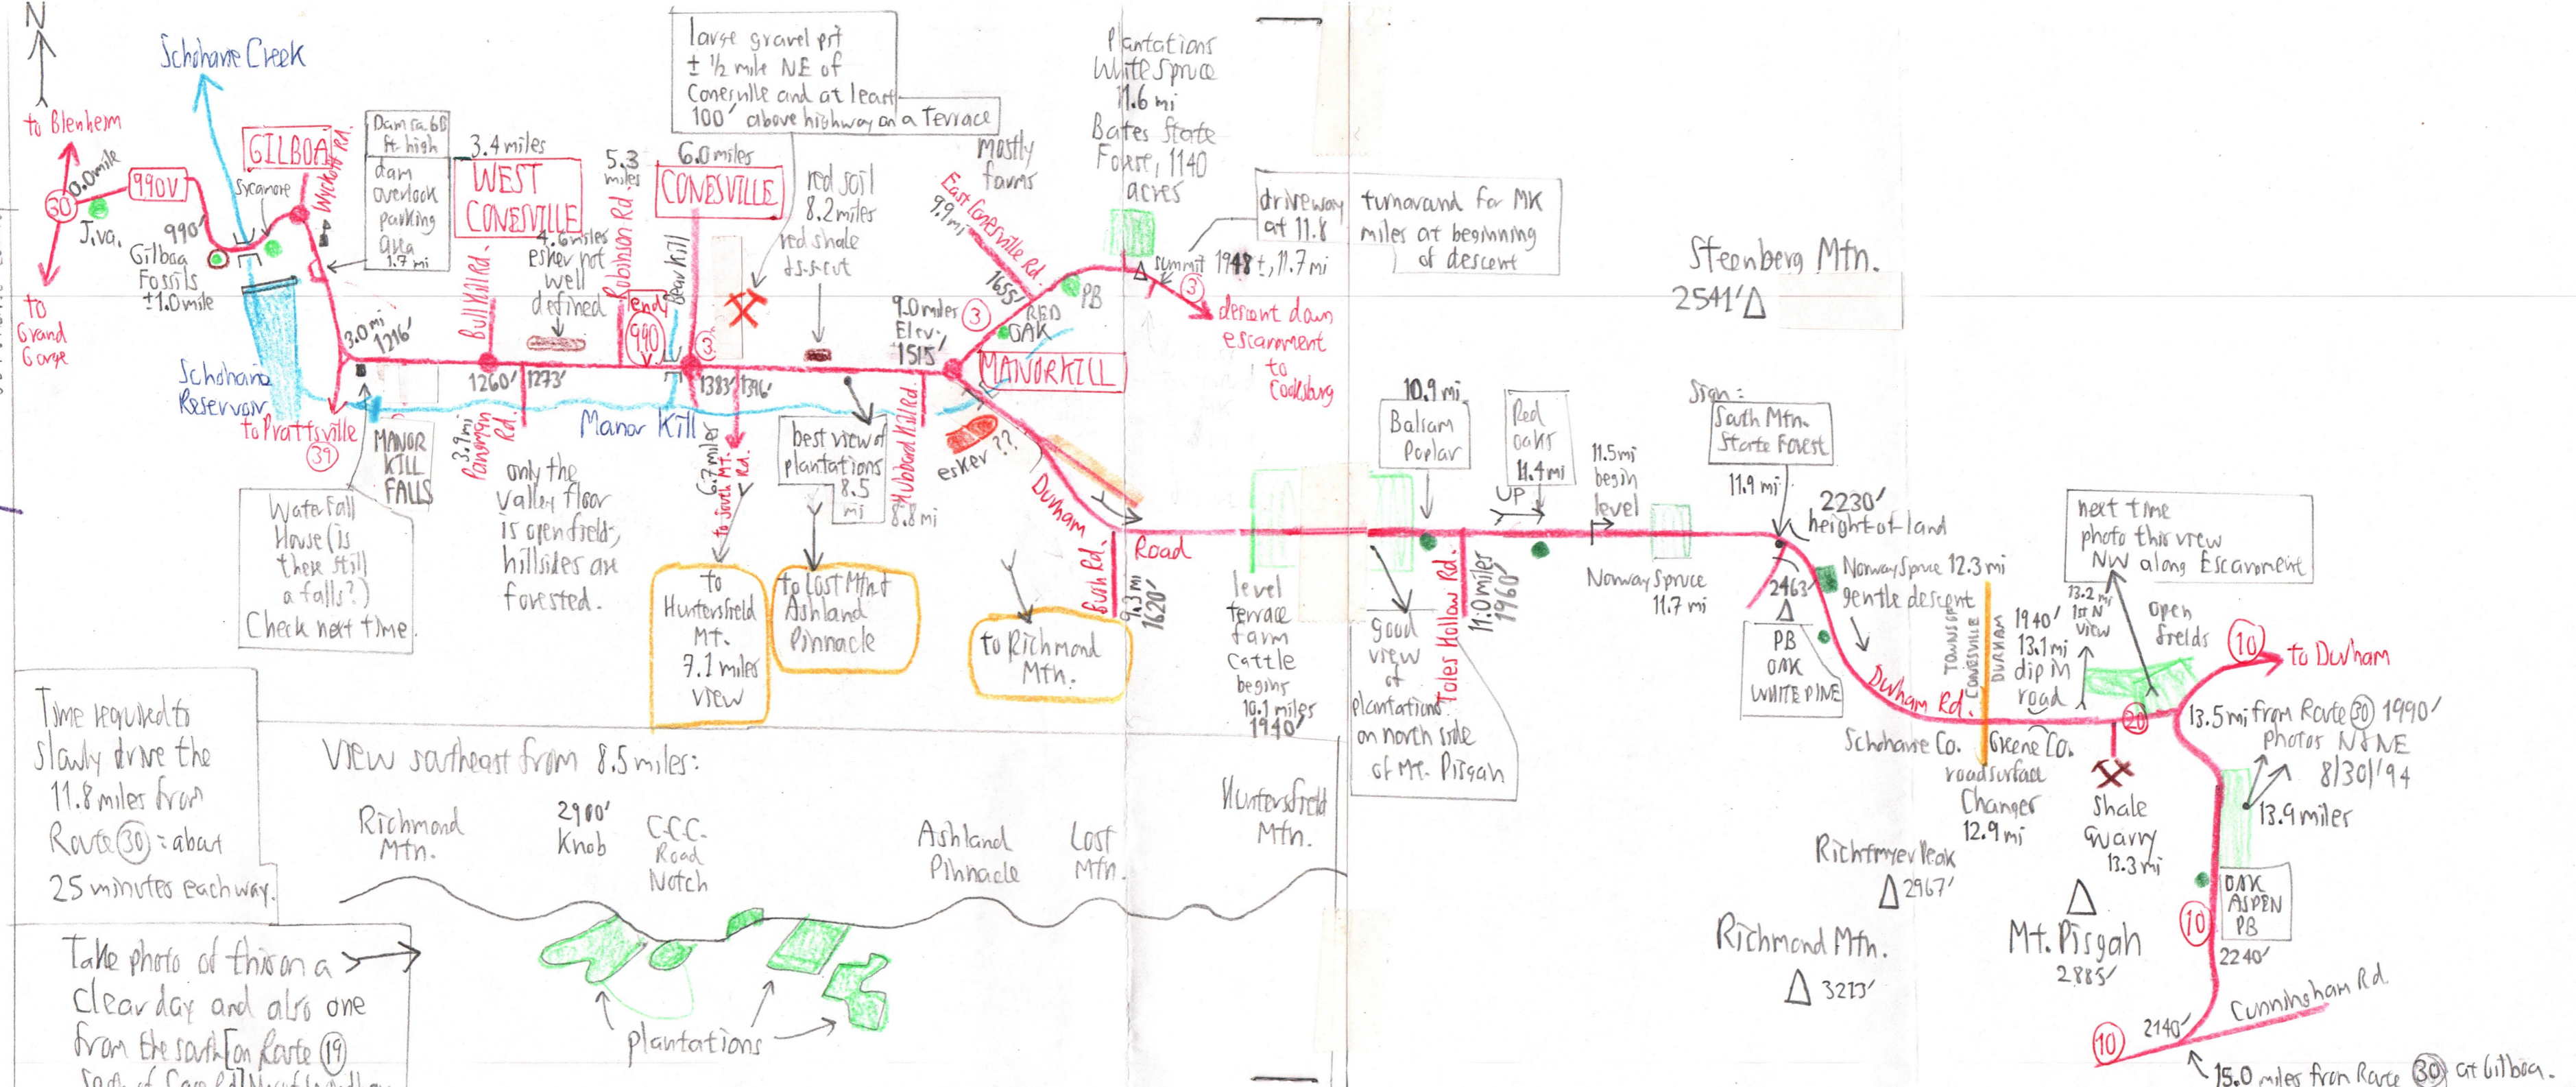

Manor Kill Valley 42F1
 1st. explored 6/8/94
 Schoharie County

8/29/94
 8/30/94

Time required to slowly drive the 11.8 miles from Route 30 = about 25 minutes each way.

Take photo of this on a clear day and also one from the south [on Route 19 south of Case Rd.] NW of Windham.