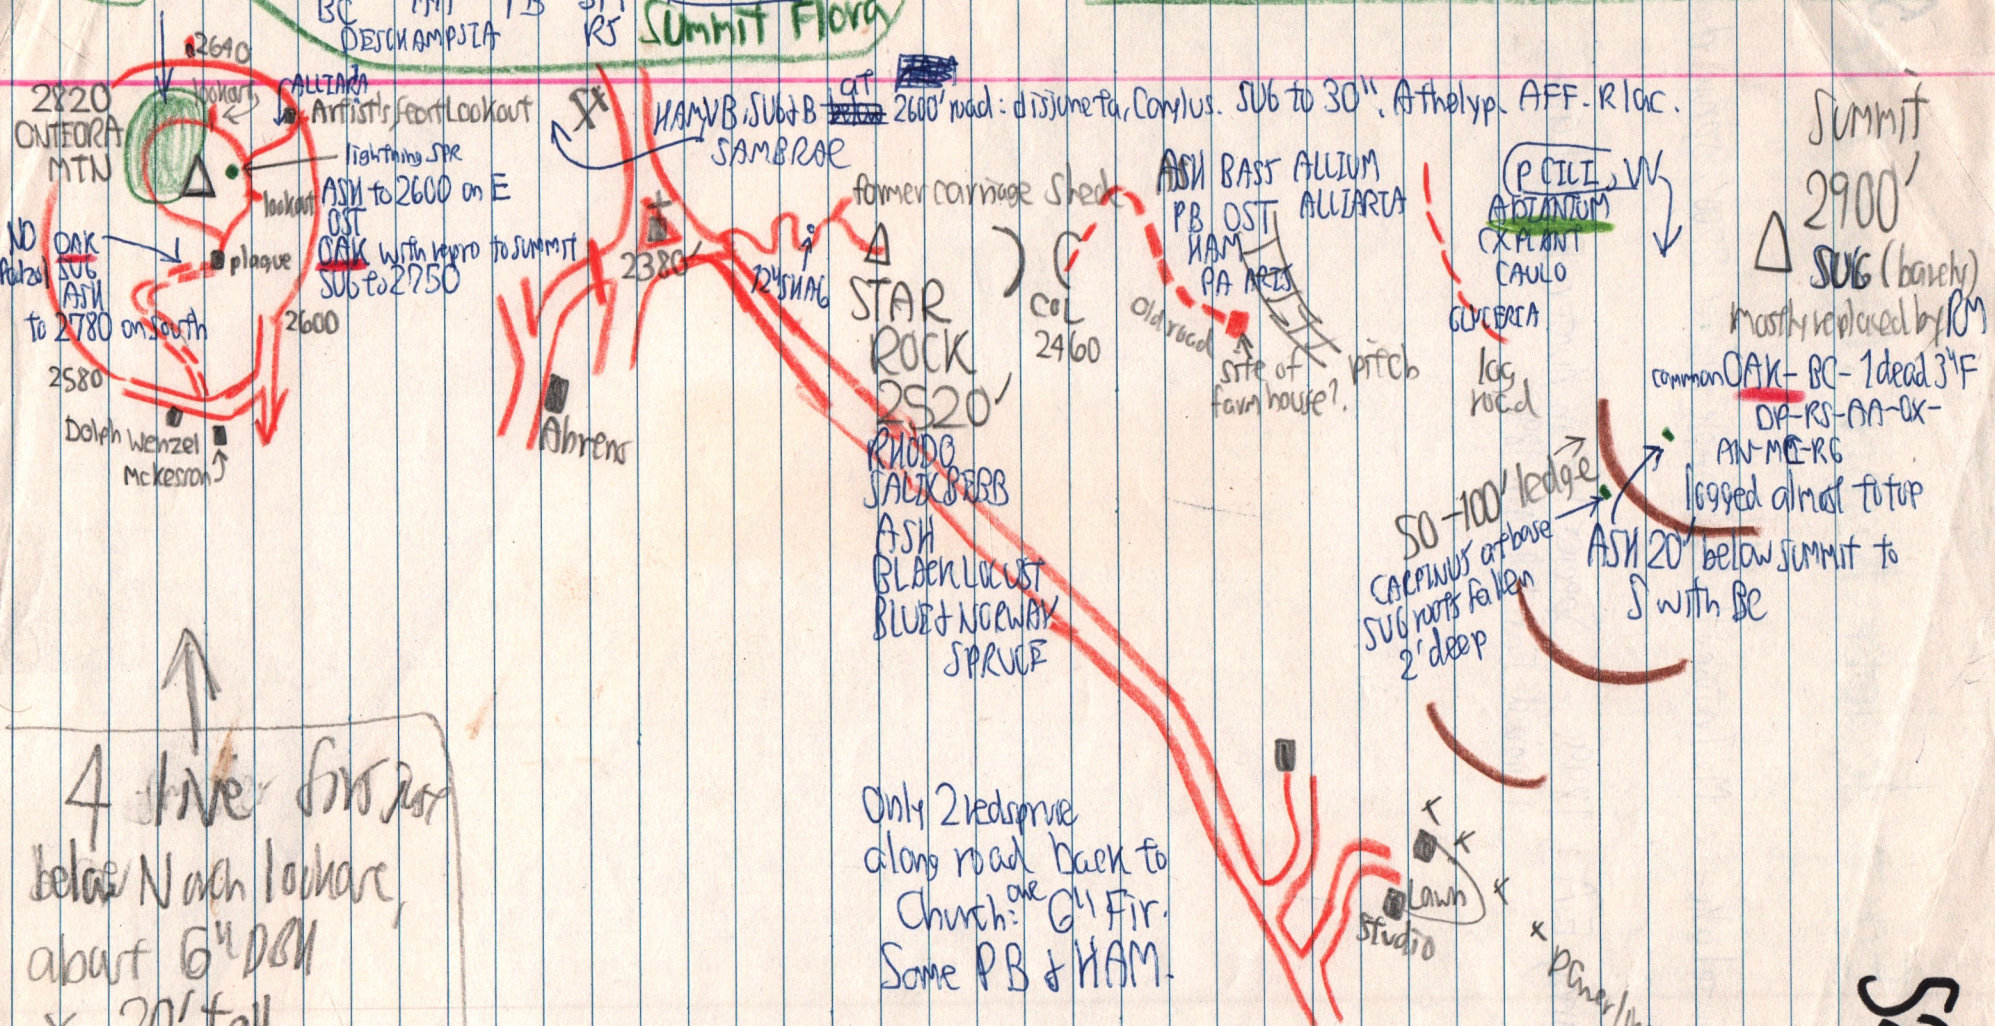

Onteora-Star Rock 7/29/73

dead thins FIR
1° SPR + HAM

YB to 25"
PM SORB
MO BC
DESCHAMPZIA
OX MC
ANJ AA
TB
DP CUC
UMETILARIA
SM
RS

change
SPR + HAM repp on NW
to 24"
NO CB!!
Summit Flora

4 live fir
below North Lookout,
about 6" DBH
x 20' tall.
obs. 8/27/1994
None on summit

Only 2 red spruce
along road back to
Church: one
G¹ Fir.
Some PB & HAM.

522-8